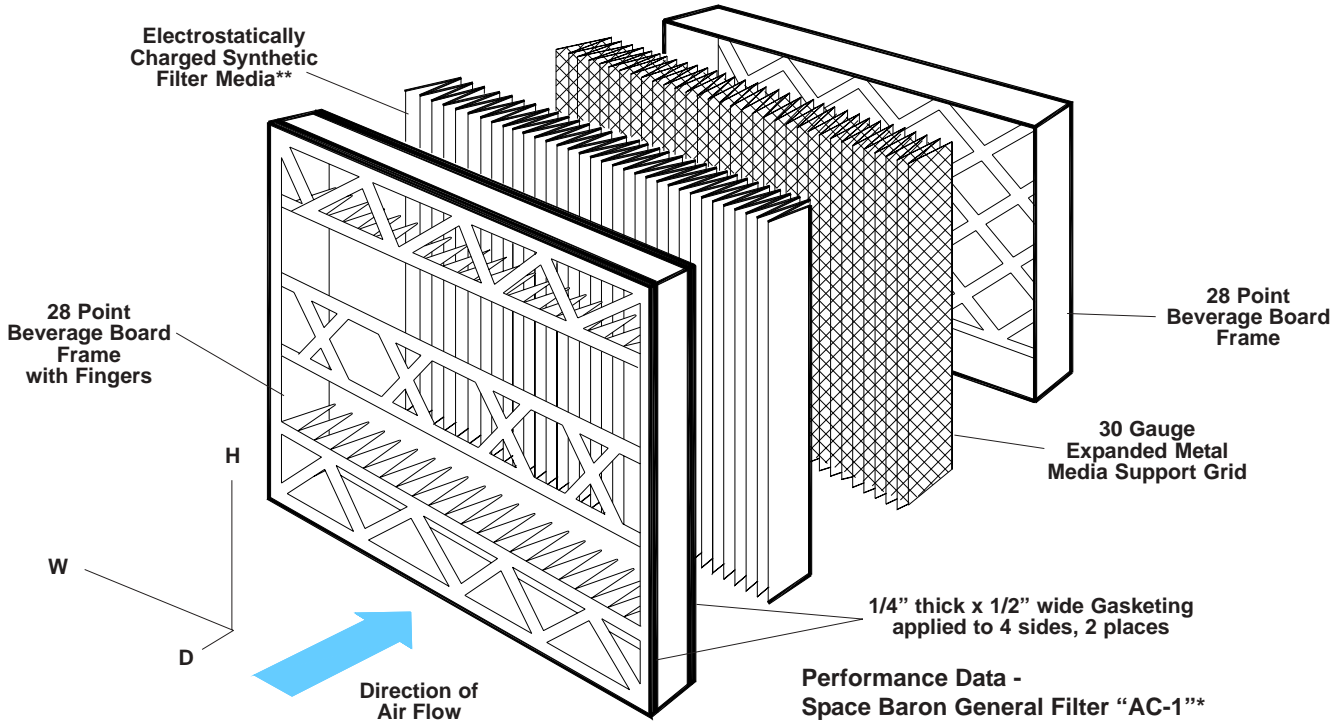

Quality Filters Space Baron General Filter "AC-1"* 20" x 24" x 5"

Date 22 Dec 09	Dwg No.	Rev
Date 22 Dec 09	Q-110020	C

Performance Data - Space Baron General Filter "AC-1"*

Product Code	ASHRAE 52.2 - 1999			Resistance "w.g."		
	MERV Value	E1 %	E2 %	E3 %	Initial @ 295 fpm	Final @ 295 fpm
SBGF140	8	n/a	n/a	n/a	0.08	.50
SBGF1MQP	11	n/a	n/a	n/a	0.094	.50
SBGF1GQP	13	n/a	n/a	n/a	0.22	.50
SBGF1OB**	8	n/a	n/a	n/a	0.1	.50

Notes:

Space Baron General Filter "AC-1"* Residential Air Cleaner replacement filters are 5" deep pleated Quality Pleats that are specifically designed to replace other 20" x 24" ducted air products. Space Baron General Filter "AC-1"* is available in 3 efficiencies including: MERV 8, MERV 11, MERV 13 and Carbon medias.

*Trade names and company names are used for identification purposes only.

Characteristics	Space Baron General Filter "AC-1"*
Filter Media - Particulate	100% synthetic gradient media, electrostatically charged
Filter Media - Odor Ban	Fine carbon powder bonded to lofted polyester media
Filter Support Grid	30 gauge galvanized expanded metal grid
Frame	Moisture resistant 28 point beverage board
Gasketing	Closed cell urethane foam
Assembly Technique	Media pack totally bonded to frame
Max. Temperature	180°F (82°C) continuous service, Peaks 225°F (107°C)
Max. Humidity	Resistant to 100% R.H.