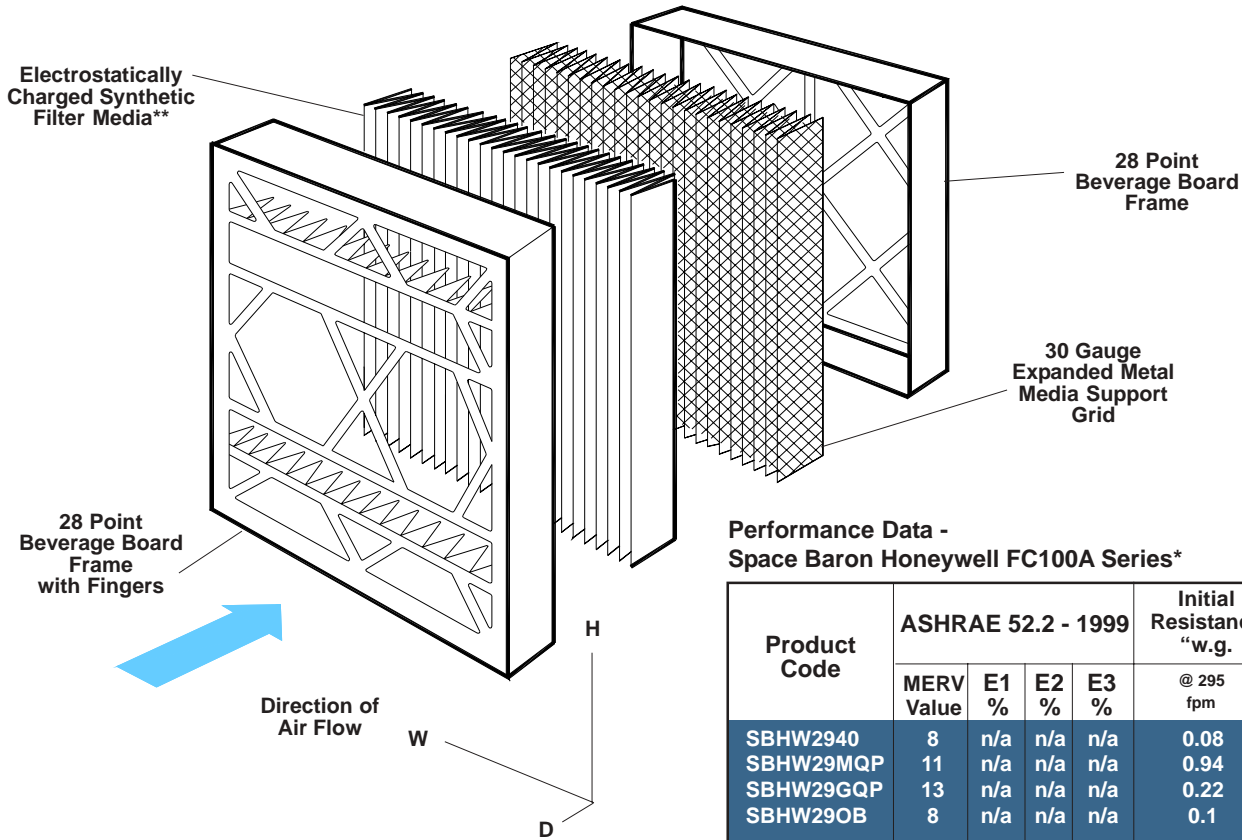

Quality Filters Space Baron Honeywell FC100A* Series		
Date 1 Jun 10	Dwg No.	Rev
Date 1 Jun 10	Q-110031	C

**Performance Data -
Space Baron Honeywell FC100A Series***

Product Code	ASHRAE 52.2 - 1999				Initial Resistance "w.g."	Final Resistance "w.g."
	MERV Value	E1 %	E2 %	E3 %	@ 295 fpm	@ 295 fpm
SBHW2940	8	n/a	n/a	n/a	0.08	.50
SBHW29MQP	11	n/a	n/a	n/a	0.94	.50
SBHW29GQP	13	n/a	n/a	n/a	0.22	.50
SBHW29OB	8	n/a	n/a	n/a	0.1	.50
SBHW1140	8	n/a	n/a	n/a	0.08	.50
SBHW11MQP	11	n/a	n/a	n/a	0.94	.50
SBHW11GQP	13	n/a	n/a	n/a	0.22	.50
SBHW11OB	8	n/a	n/a	n/a	0.1	.50
SBHW3740	8	n/a	n/a	n/a	0.08	.50
SBHW37MQP	11	n/a	n/a	n/a	0.94	.50
SBHW37GQP	13	n/a	n/a	n/a	0.22	.50
SBHW37OB	8	n/a	n/a	n/a	0.1	.50

Notes:

Space Baron Honeywell FC100A* Series Residential Air Cleaner replacement filters are 5" deep pleated Quality Pleats that are specifically designed to replace other comparably sized ducted air products. Space Baron Honeywell FC100A* Series is available in 3 efficiencies including: MERV 8, MERV 11, MERV 13 and Carbon medias.

Characteristics	Space Baron Honeywell FC100A* Series
Filter Media - Particulate	100% synthetic gradient media, electrostatically charged
Filter Media - Odor Ban	Fine carbon powder bonded to lofted polyester media
Filter Support Grid	30 gauge galvanized expanded metal grid
Frame	Moisture resistant 28 point beverage board
Gasketing	Closed cell urethane foam
Assembly Technique	Media pack totally bonded to frame
Max. Temperature	180°F (82°C) continuous service, Peaks 225°F (107°C)
Max. Humidity	Resistant to 100% R.H.