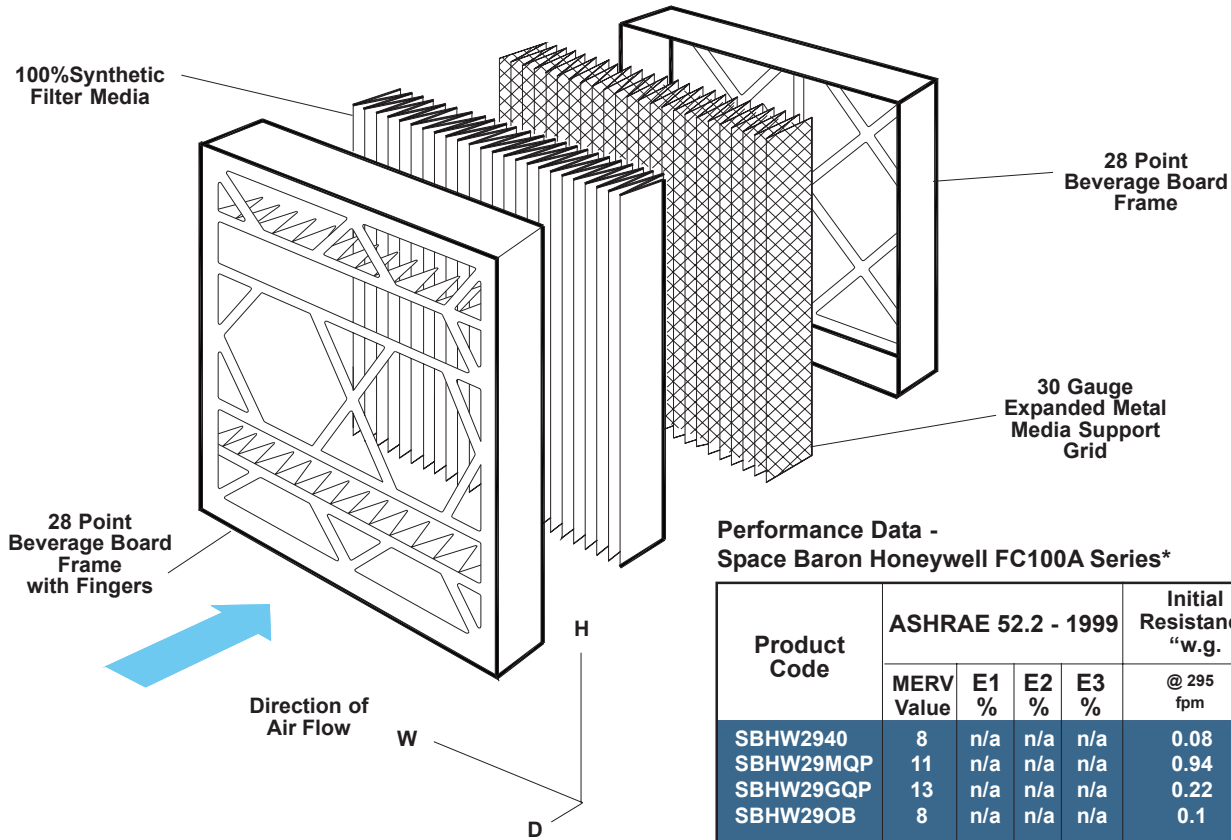

Quality Filters Space Baron Honeywell FC100A* Series		
Date 15 Jan 11	Dwg No.	Rev
Date 15 Jan 11	Q-110031	D

Performance Data - Space Baron Honeywell FC100A Series*

Product Code	ASHRAE 52.2 - 1999				Initial Resistance "w.g."	Final Resistance "w.g."
	MERV Value	E1 %	E2 %	E3 %	@ 295 fpm	@ 295 fpm
SBHW2940	8	n/a	n/a	n/a	0.08	.50
SBHW29MQP	11	n/a	n/a	n/a	0.94	.50
SBHW29GQP	13	n/a	n/a	n/a	0.22	.50
SBHW29OB	8	n/a	n/a	n/a	0.1	.50
SBHW1140	8	n/a	n/a	n/a	0.08	.50
SBHW11MQP	11	n/a	n/a	n/a	0.94	.50
SBHW11GQP	13	n/a	n/a	n/a	0.22	.50
SBHW11OB	8	n/a	n/a	n/a	0.1	.50
SBHW3740	8	n/a	n/a	n/a	0.08	.50
SBHW37MQP	11	n/a	n/a	n/a	0.94	.50
SBHW37GQP	13	n/a	n/a	n/a	0.22	.50
SBHW37OB	8	n/a	n/a	n/a	0.1	.50

Notes:

Space Baron Honeywell FC100A* Series Residential Air Cleaner replacement filters are 5" deep pleated Quality Pleats that are specifically designed to replace other comparably sized ducted air products. Space Baron Honeywell FC100A* Series is available in 3 efficiencies including: MERV 8, MERV 11, MERV 13, and Carbon medias.