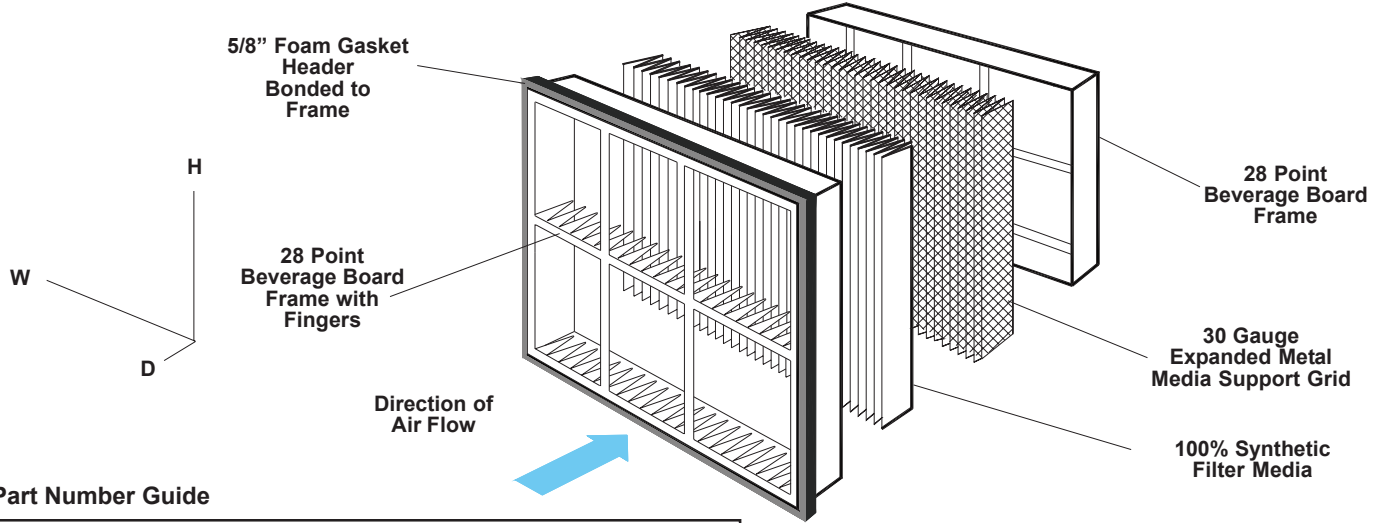

QUALITYFILTERS, INC.

THINKSIMPLE. THINKSMART. THINKQUALITY.

23351 Grissom Drive
Robertsdale, AL 36567
www.QualityFilters.com

Phone: (251) 947-2400
Order Fax: (251) 947-2499
Sales Fax: (251) 947-7948

Quality Filters		
One Year Grille Pleated Filter		
Date 14 Feb 11	Dwg No.	Rev
Date 14 Feb 11	Q-110035	E

Part Number Guide

Product Code	Description	Nominal Dimensions w x h x d	Replacement For Filter Size w x h x d
RAG812245	Type 40 - MERV 8	12" x 24" x 5"	12" x 24" x 1"
RAG814205	Type 40 - MERV 8	14" x 20" x 5"	14" x 20" x 1"
RAG814245	Type 40 - MERV 8	14" x 24" x 5"	14" x 24" x 1"
RAG814255	Type 40 - MERV 8	14" x 25" x 5"	14" x 25" x 1"
RAG815205	Type 40 - MERV 8	15" x 20" x 5"	15" x 20" x 1"
RAG816205	Type 40 - MERV 8	16" x 20" x 5"	16" x 20" x 1"
RAG816245	Type 40 - MERV 8	16" x 24" x 5"	16" x 24" x 1"
RAG816255	Type 40 - MERV 8	16" x 25" x 5"	16" x 25" x 1"
RAG820205	Type 40 - MERV 8	20" x 20" x 5"	20" x 20" x 1"
RAG820245	Type 40 - MERV 8	20" x 24" x 5"	20" x 24" x 1"
RAG820255	Type 40 - MERV 8	20" x 25" x 5"	20" x 25" x 1"
RAG820305	Type 40 - MERV 8	20" x 30" x 5"	20" x 30" x 1"
RAG824245	Type 40 - MERV 8	24" x 24" x 5"	24" x 24" x 1"
RAG824305	Type 40 - MERV 8	24" x 30" x 5"	24" x 30" x 1"
RAG1112245	MQP - MERV 11	12" x 24" x 5"	12" x 24" x 1"
RAG1114205	MQP - MERV 11	14" x 20" x 5"	14" x 20" x 1"
RAG1114245	MQP - MERV 11	14" x 24" x 5"	14" x 24" x 1"
RAG1114255	MQP - MERV 11	14" x 25" x 5"	14" x 25" x 1"
RAG1115205	MQP - MERV 11	15" x 20" x 5"	15" x 20" x 1"
RAG1116205	MQP - MERV 11	16" x 20" x 5"	16" x 20" x 1"
RAG1116245	MQP - MERV 11	16" x 24" x 5"	16" x 24" x 1"
RAG1116255	MQP - MERV 11	16" x 25" x 5"	16" x 25" x 1"
RAG1120205	MQP - MERV 11	20" x 20" x 5"	20" x 20" x 1"
RAG1120245	MQP - MERV 11	20" x 24" x 5"	20" x 24" x 1"
RAG1120255	MQP - MERV 11	20" x 25" x 5"	20" x 25" x 1"
RAG1120305	MQP - MERV 11	20" x 30" x 5"	20" x 30" x 1"
RAG1124245	MQP - MERV 11	24" x 24" x 5"	24" x 24" x 1"
RAG1124305	MQP - MERV 11	24" x 30" x 5"	24" x 30" x 1"
RAG1312245	MQP - MERV 13	12" x 24" x 5"	12" x 24" x 1"
RAG1314205	MQP - MERV 13	14" x 20" x 5"	14" x 20" x 1"
RAG1314245	MQP - MERV 13	14" x 24" x 5"	14" x 24" x 1"
RAG1314255	MQP - MERV 13	14" x 25" x 5"	14" x 25" x 1"
RAG1315205	MQP - MERV 13	15" x 20" x 5"	15" x 20" x 1"
RAG1316205	MQP - MERV 13	16" x 20" x 5"	16" x 20" x 1"
RAG1316245	MQP - MERV 13	16" x 24" x 5"	16" x 24" x 1"
RAG1316255	MQP - MERV 13	16" x 25" x 5"	16" x 25" x 1"
RAG1320205	MQP - MERV 13	20" x 20" x 5"	20" x 20" x 1"
RAG1320245	MQP - MERV 13	20" x 24" x 5"	20" x 24" x 1"
RAG1320255	MQP - MERV 13	20" x 25" x 5"	20" x 25" x 1"
RAG1320305	MQP - MERV 13	20" x 30" x 5"	20" x 30" x 1"
RAG1324245	MQP - MERV 13	24" x 24" x 5"	24" x 24" x 1"
RAG1324305	MQP - MERV 13	24" x 30" x 5"	24" x 30" x 1"
RAGOB12245	Fume Control - MERV 8	12" x 24" x 5"	12" x 24" x 1"
RAGOB14205	Fume Control - MERV 8	14" x 20" x 5"	14" x 20" x 1"
RAGOB14245	Fume Control - MERV 8	14" x 24" x 5"	14" x 24" x 1"
RAGOB14255	Fume Control - MERV 8	14" x 25" x 5"	14" x 25" x 1"
RAGOB15205	Fume Control - MERV 8	15" x 20" x 5"	15" x 20" x 1"
RAGOB16205	Fume Control - MERV 8	16" x 20" x 5"	16" x 20" x 1"
RAGOB16245	Fume Control - MERV 8	16" x 24" x 5"	16" x 24" x 1"
RAGOB16255	Fume Control - MERV 8	16" x 25" x 5"	16" x 25" x 1"
RAGOB20205	Fume Control - MERV 8	20" x 20" x 5"	20" x 20" x 1"
RAGOB20245	Fume Control - MERV 8	20" x 24" x 5"	20" x 24" x 1"
RAGOB20255	Fume Control - MERV 8	20" x 25" x 5"	20" x 25" x 1"
RAGOB20305	Fume Control - MERV 8	20" x 30" x 5"	20" x 30" x 1"
RAGOB24245	Fume Control - MERV 8	24" x 24" x 5"	24" x 24" x 1"
RAGOB24305	Fume Control - MERV 8	24" x 30" x 5"	24" x 30" x 1"

Notes: