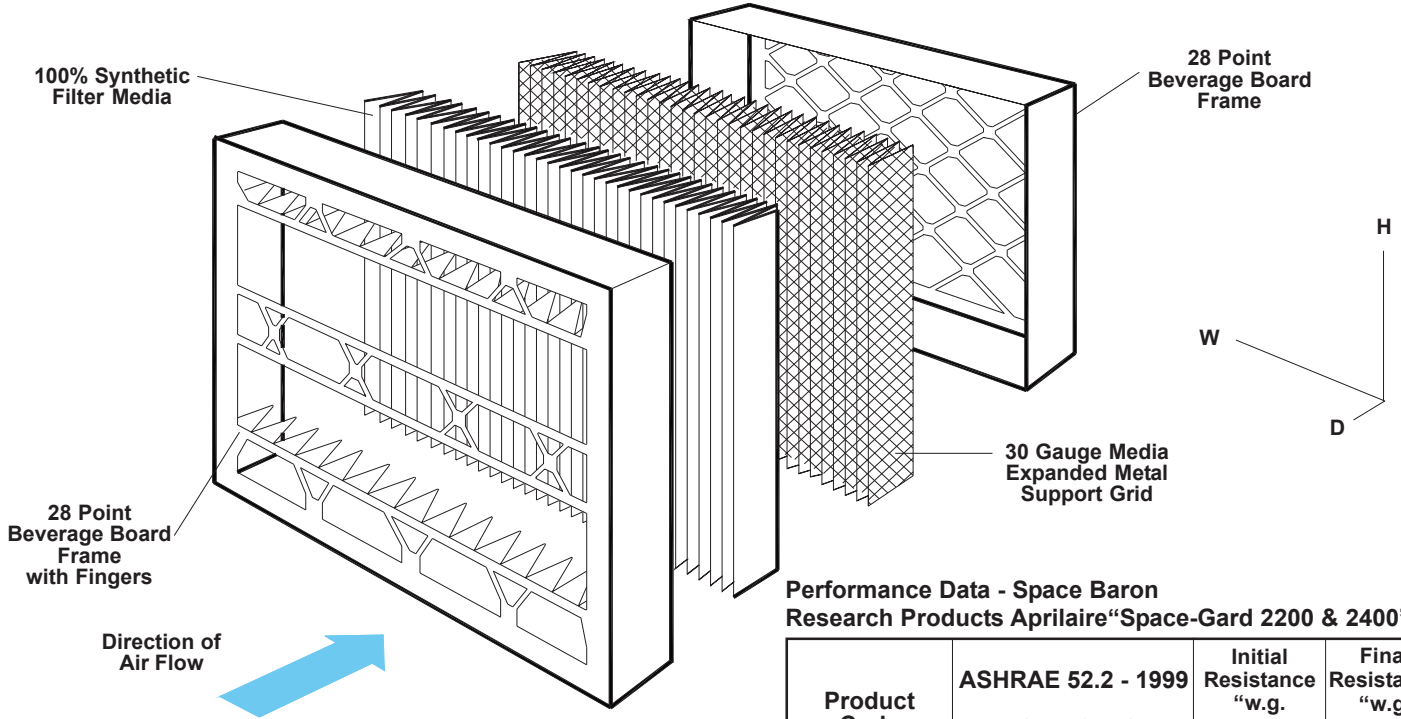

Quality Filters Space Baron Research Products Aprilaire* "Space-Gard" Series

Date 15 Jan 11	Dwg No.	Rev
Date 15 Jan 11	Q-110032	C

Performance Data - Space Baron Research Products Aprilaire "Space-Gard 2200 & 2400"